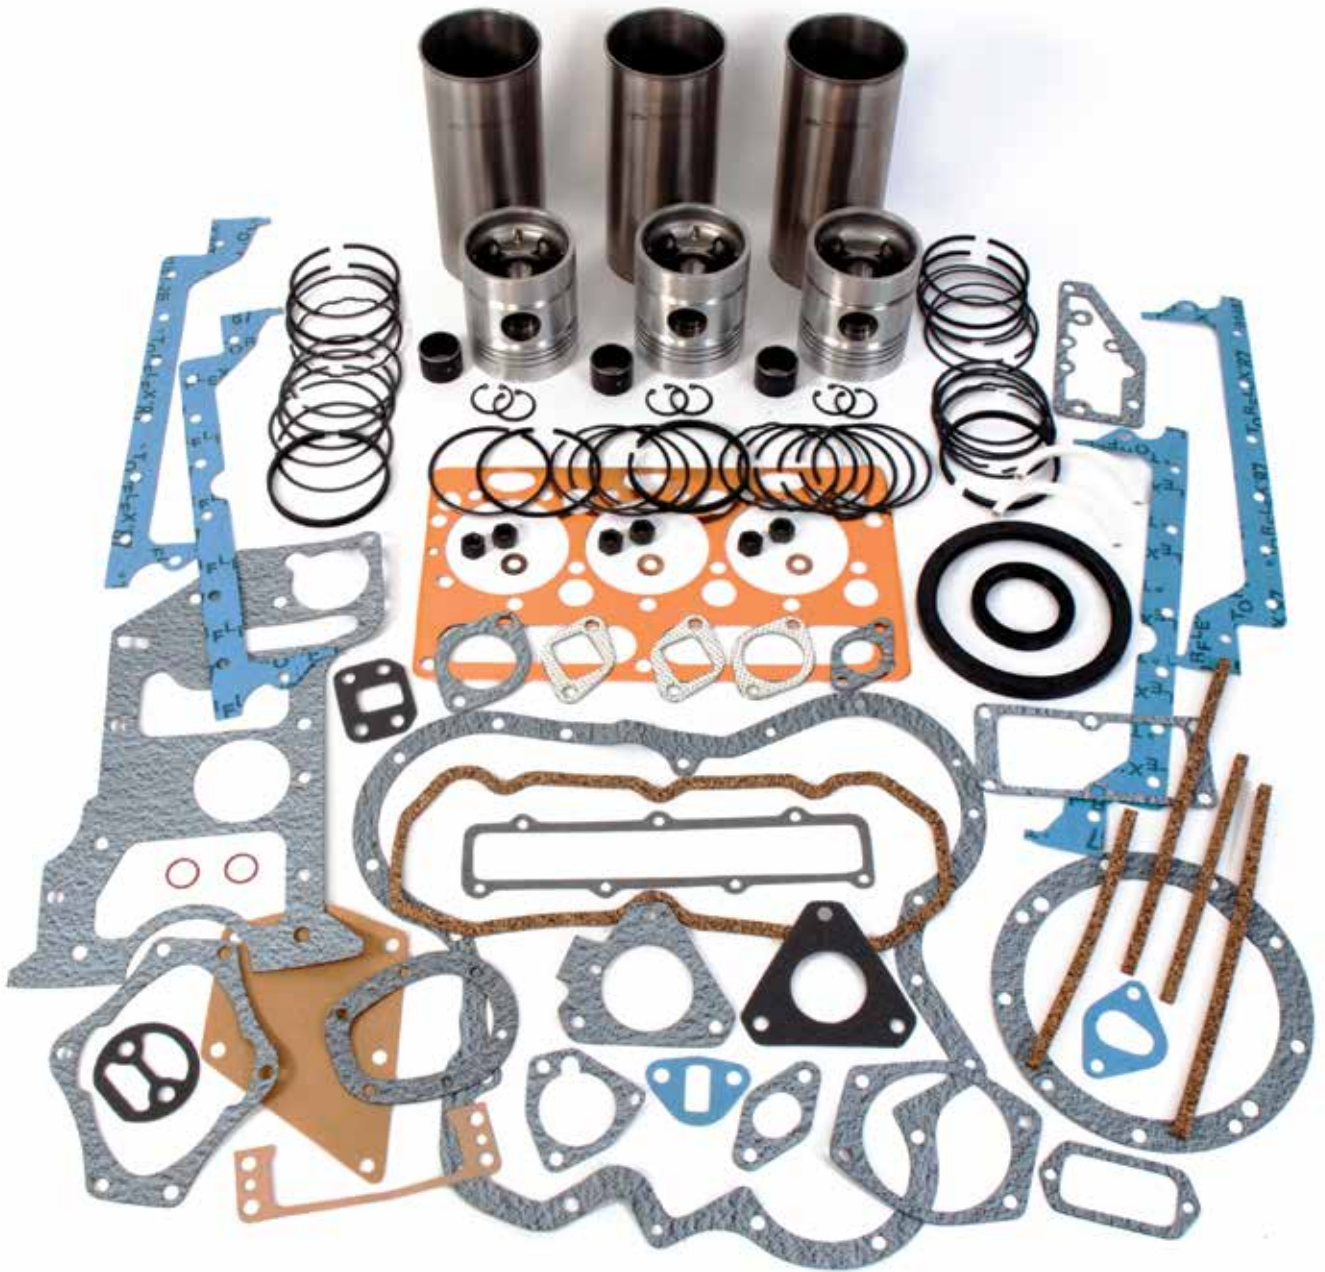

The Genuine Choice is the only choice!

3 CYLINDER

Engine: A3.152 (Chrome Liners ->I 1935853)
**Kit Part:
3639495Z1**

MF model - Engine build list	Kit content	Description	Qty in kit	*Water Pump	*Oil Pump
MF 35, MF 35X - CD6621	734460Z91	Piston kit	3	3641823M91	3637359M91
	745819Z91	Piston ring kit	3		
	732638Z1	Pre-finished slip fit liner	3		
	4224142M91	Bottom gasket kit	1		
	4222562Z91	Top gasket kit	1		
	1476245X1	Conrod nut	6		
	740407M1	Small end bush	3		
	1447689M1	Front oil seal	1		
4224057Z1	Rear oil seal (Rope)	2			

Engine: A3.152 (Cast Iron Liners I-> 1935854)
**Kit Part:
3639496Z1**

MF model - Engine build list	Kit content	Description	Qty in kit	*Water Pump	*Oil Pump
MF 35, MF 35X - CD6621	734460Z91	Piston kit	3	3641823M91	3637359M91
	745818M91	Piston ring kit	3		
	739043M1	Pre-finished slip fit liner	3		
	4224142M91	Bottom gasket kit	1		
	4222562Z91	Top gasket kit	1		
	1476245X1	Conrod nut	6		
	740407M1	Small end bush	3		
	1447689M1	Front oil seal	1		
4224057Z1	Rear oil seal (Rope)	2			